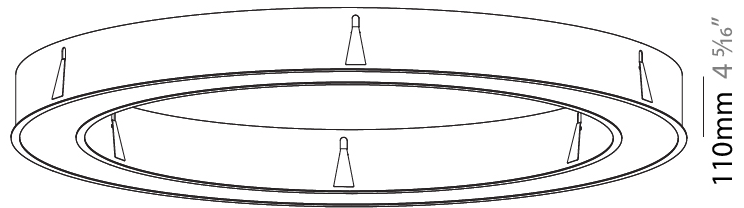

GENERAL

Series: Glorious
 Subseries: Glorious
 Brand: Prolicht
 Division: Architectural
 Mounting Type: Recessed
 Mounting Location: Ceiling
 Subcategory: Ambient

PHYSICAL

Shape: Round
 Diameter (mm): 1570
 Diameter (in): 61 ¹³/₁₆
 Height (mm): 110
 Height (in): 4 ⁵/₁₆
 Min. Recessing Depth (mm): 120
 Min. Recessing Depth (in): 4 ³/₄
 Light Distribution: Direct
 Weight (kg): 16.624
 Weight (lbs): 36.65
 Diffuser: PMMA - Opal or Micro-Prism
 Fixture Finish: SSR / BKV / CWI / CRY / HAB / UFT / ITA / RUA / FTG / MYG / LOD / PUS / FRO / FUP / KIA / POP / BLS / SPG / MEY / GOH / GUM / CHC / COM / ABZ / JAG / OBR / MOS / ROR
 Fixture Material: Aluminum
 Cut-out Measurements: 1560mm / 61 7/16" x 1240mm / 48 13/16"

Ø 1228mm 48 3/8"

Ø 1570mm 61 13/16"

1560mm x 1240mm
61 7/16" x 48 13/16"

120mm
4 3/4"

10 - 15mm
3/8" - 9/16"

A37502-

PROJECT _____

TYPE _____