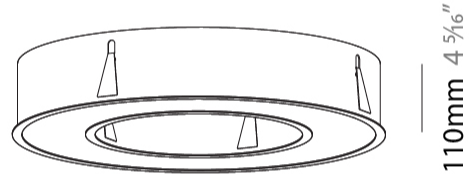

GENERAL

Series: Glorious
Subseries: Glorious
Brand: Prolicht
Division: Architectural
Mounting Type: Recessed
Mounting Location: Ceiling
Subcategory: Ambient

PHYSICAL

Shape: Round
Diameter (mm): 770
Diameter (in): 30 ⁵ / ₁₆
Height (mm): 110
Height (in): 4 ⁵ / ₁₆
Min. Recessing Depth (mm): 120
Min. Recessing Depth (in): 4 ³ / ₄
Light Distribution: Direct
Weight (kg): 9.285
Weight (lbs): 20.47
Diffuser: PMMA - Opal or Micro-Prism
Fixture Finish: SSR / BKV / CWI / CRY / HAB / UFT / ITA / RUA / FTG / MYG / LOD / PUS / FRO / FUP / KIA / POP / BLS / SPG / MEY / GOH / GUM / CHC / COM / ABZ / JAG / OBR / MOS / ROR
Fixture Material: Aluminum
Cut-out Measurements: 760mm / 29 15/16" x 440mm / 17 5/16"

Ø 428mm 16 ⁷/₈ "

Ø 770mm 30 ⁵/₁₆ "

110mm 4 ⁵/₁₆ "

760mm x 440mm
29 ¹⁵/₁₆" x 17 ⁵/₁₆"

120mm
4 ³/₄"

10 - 15mm
³/₈" - ⁹/₁₆"

A37500-

PROJECT _____